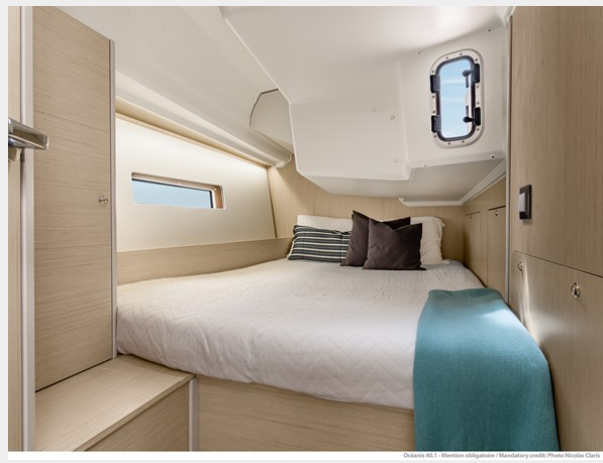

NCZ1624-HDR_A3