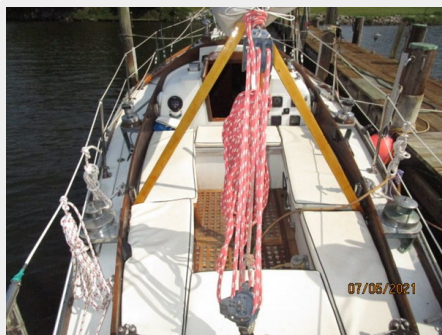

14_2780809_36_cheoy_lee_sigma_cockpit_forward2