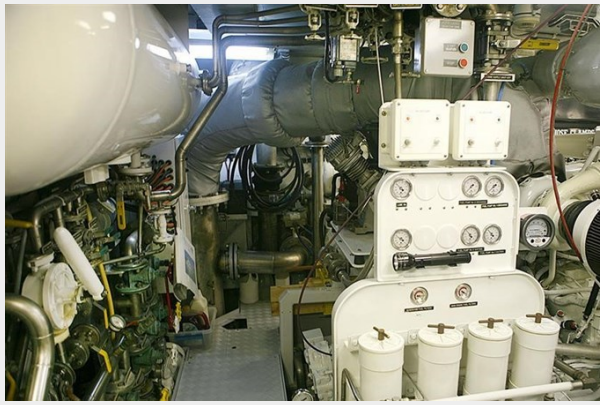

99999999999999999999