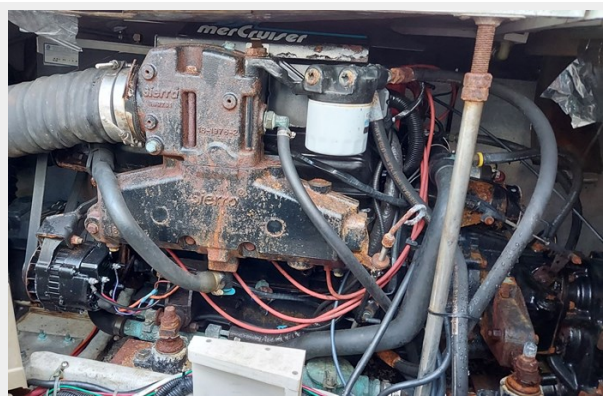

Fuel Capacity: 250 Gal Gallons

Accommodations

Total Cabins: 1

Total Berths: 1

Total Heads: 1

Hull and Deck Information

Hull Material: Fiberglass

Engine Information

081 Life is Swell Battery Switch

082 Life is Swell Battery Management

094 Life is Swell Engines

095 Life is Swell Engine Compartment

096 Life is Swell Port Engine

097 Life is Swell Port Transmission

CONTACTS