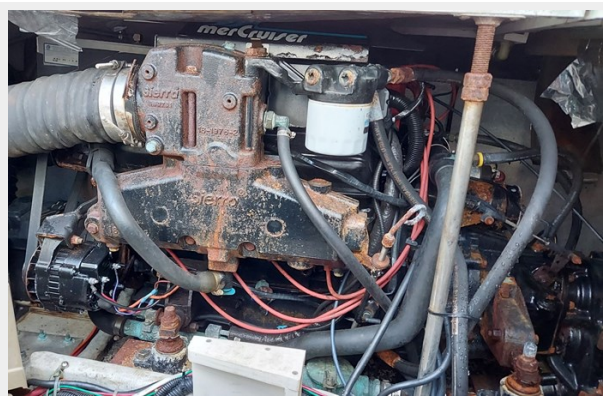

096 Life is Swell Port Engine