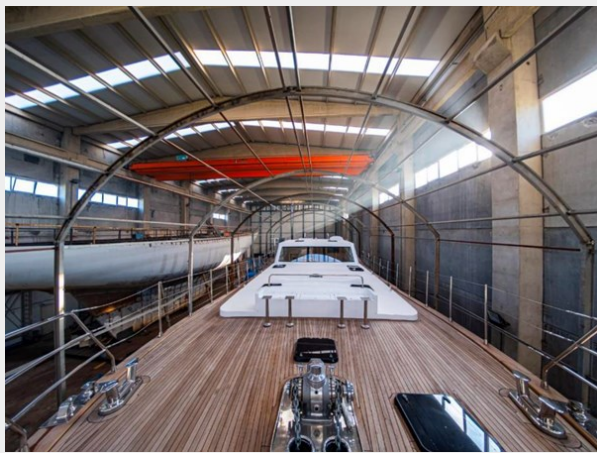

PHOTOS

Capture d'écran 2021-07-14 à 15.38.31