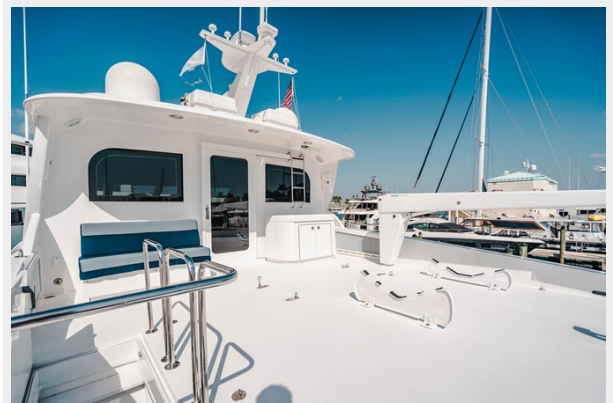

Flybridge Aft 1