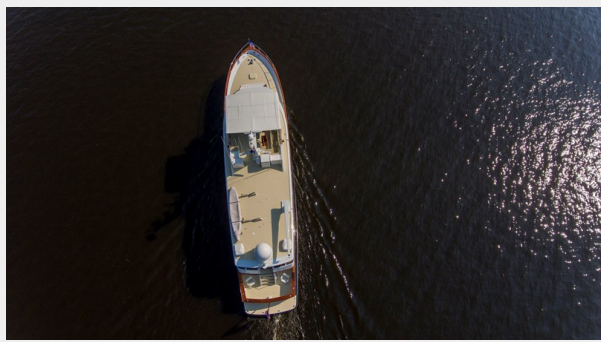

Summer Song