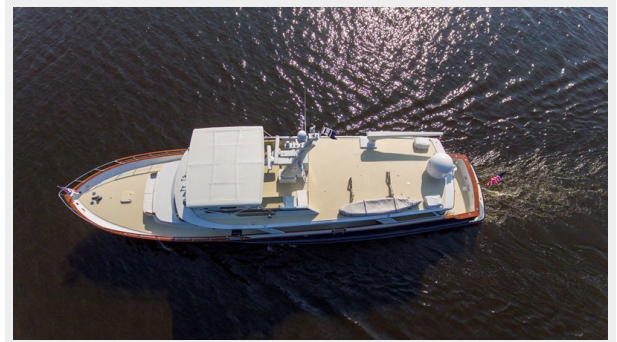

Summer Song