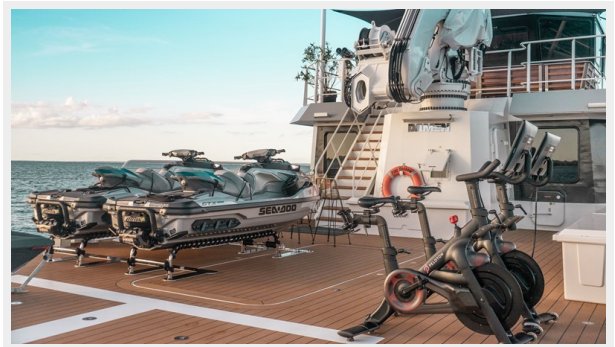

yacht-pink-shadow-exterior-12