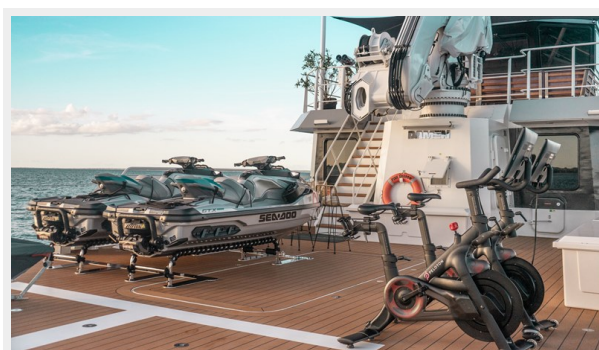

yacht-pink-shadow-exterior-12