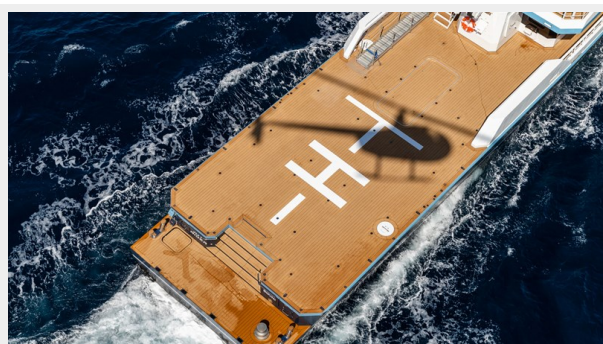

yacht-pink-shadow-exterior-15