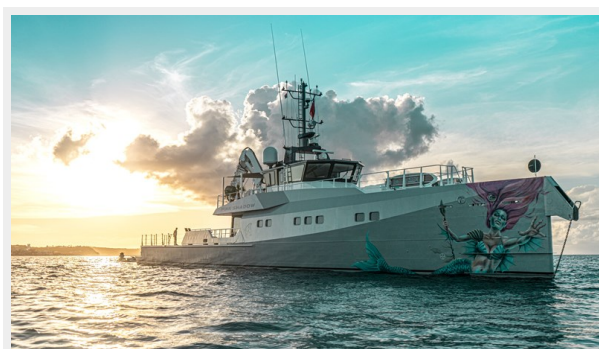

yacht-pink-shadow-exterior-14