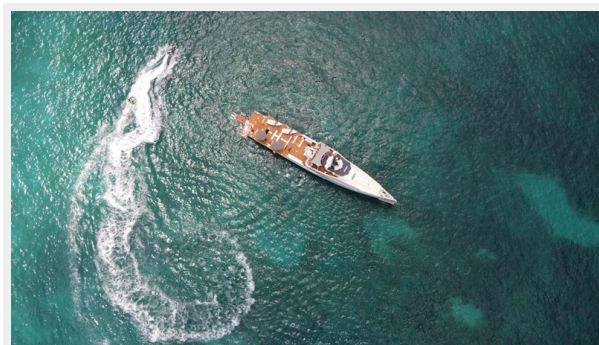

yacht-pink-shadow-exterior-10