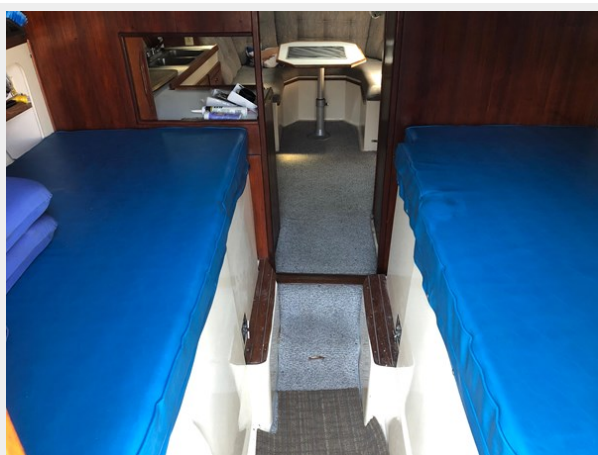

7964140_20210724132630926_1_XLARGE