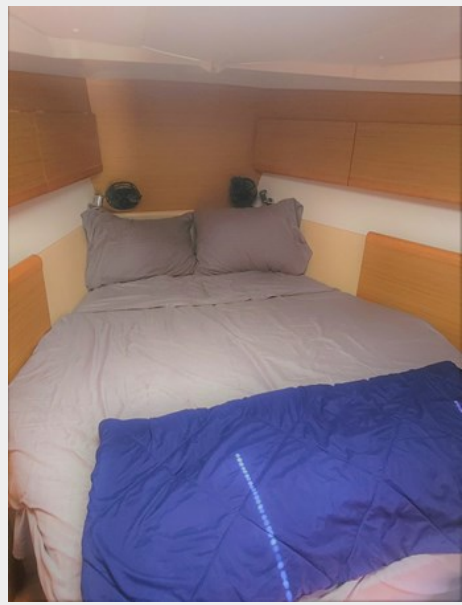

SPECIFICATIONS

Overview

2010 Jeanneau Sun Odyssey 44i sailboat, 3 cabin, 3 head version. This beautiful 45 ft sailing vessel is well laid out for a cruising family or a term charter business. Boat hull is in good condition. Rubrail forward port has a minor crack on the material. Sail equipment is in good condition. Bulkhead is good and dry.

Salon-2-scaled

Galley-3-1024x564

Galley-2-scaled

Galley-1024x560

Forward-Berth-1174x1536

Forward-Berth-2-1024x419

Forward-Head-2-scaled

Forward-Head-scaled