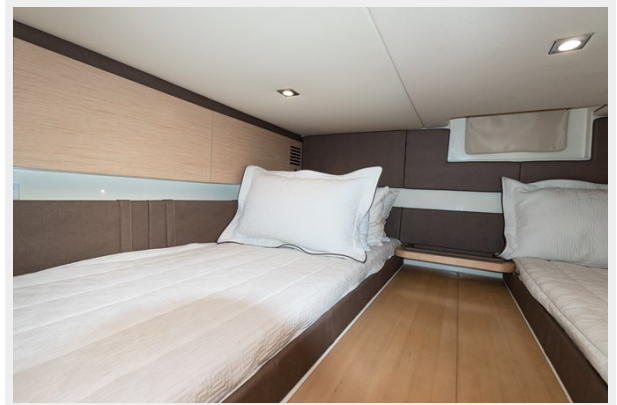

Twin Berth Port View