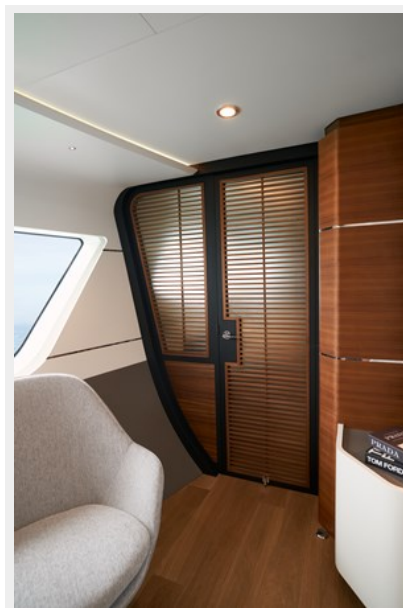

CLX96_INTERIOR 10_MASTER SUITE