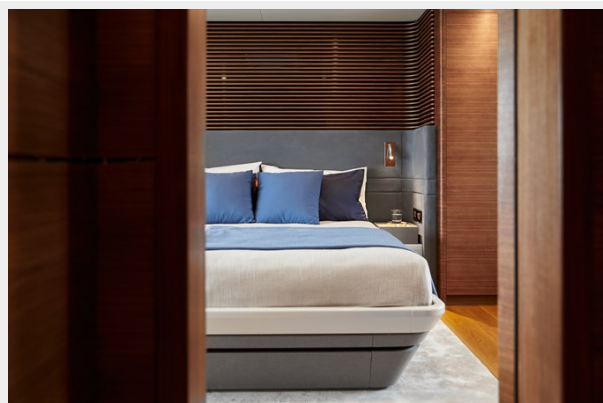

CLX96_INTERIOR 15_VIP