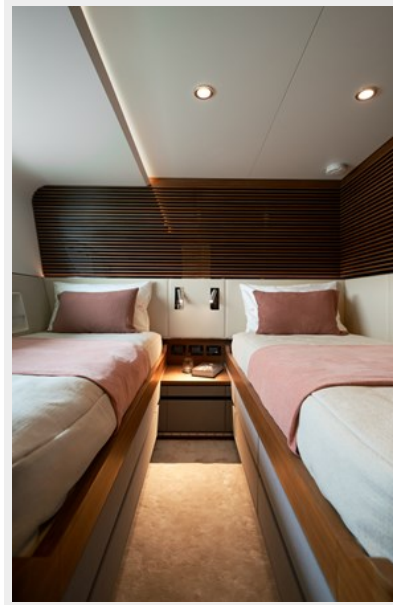

CLX96_INTERIOR 19_GUEST