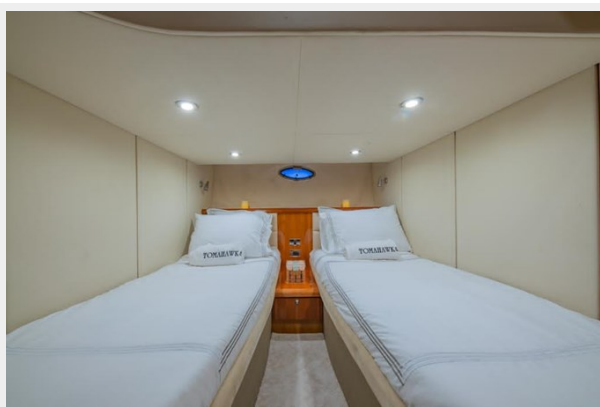

**12_2006 46ft Sunseeker Portofino
TOMAHAWK**