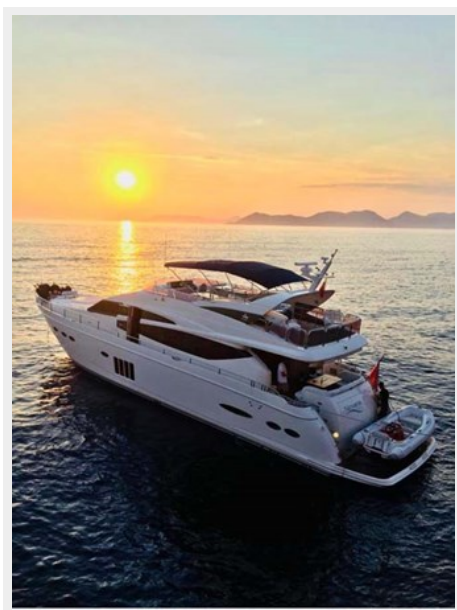

Телефоны	10
Время работы	10
Адрес	10

ХАРАКТЕРИСТИКИ

Обзор

KEEN SELLER!

MAKE AN OFFER!

KEY FEATURES• Large sun pad on the flybridge• Expansive bimini top• Inflatable jacuzzi on the flybridge• Opacmare crane on the flybridge• Trac zero speed fin stabilizer• 3.85 m Williams 385 tender• Engine Hours 2700h (June, 2021)• 27 kW Onan generator 9500h (June, 2021)• 13 kW Onan generator 6000h (June, 2021)

This elegant 78' Princess NIRVANA BY THE SEAS offers efficient, agile cruising combined with a spacious interior and dynamic exterior styling. Sleek lines and a highly resolved underwater section ensure she embodies the very latest in Princess design and technology, delivering thoroughbred performance and an assured, stable ride for effortlessly fast and efficient cruising. Her deck layout is perfect for both relaxing and entertaining with ample options available for both, including walkthrough foredeck with U-shaped seating and sunbathing area. L-shaped seating either side of the upper helm means guests can enjoy the view from the helm while you are underway. In addition to panoramic views from the flybridge, the U-shaped seating with dining table, aft sun pad and wet bar offer further space in which to relax and unwind. There is also plenty of room to fit a crane and store a tender, or even a spa bath.

NIRVANA BY THE SEAS (2)

NIRVANA BY THE SEAS (4)

NIRVANA BY THE SEAS (6)

NIRVANA BY THE SEAS (7)

NIRVANA BY THE SEAS (8)

NIRVANA BY THE SEAS (9)

NIRVANA BY THE SEAS (12)

NIRVANA BY THE SEAS (13)