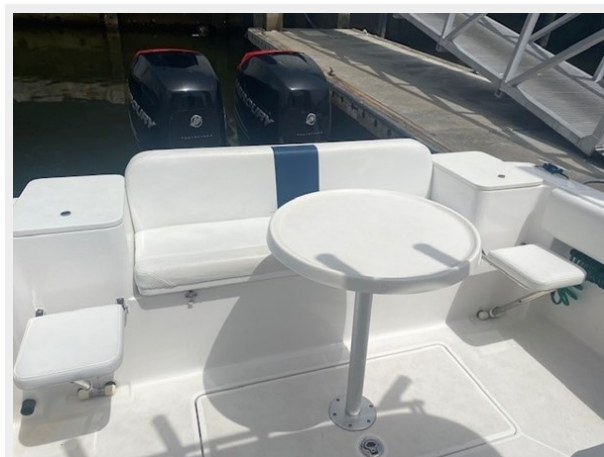

ФОТОГРАФИИ