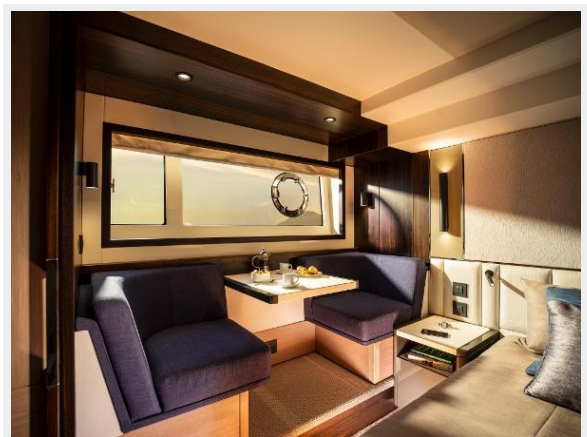

7613831_20210524082640320_1_LARGE 7613831_20210524082656610_1_LARGE