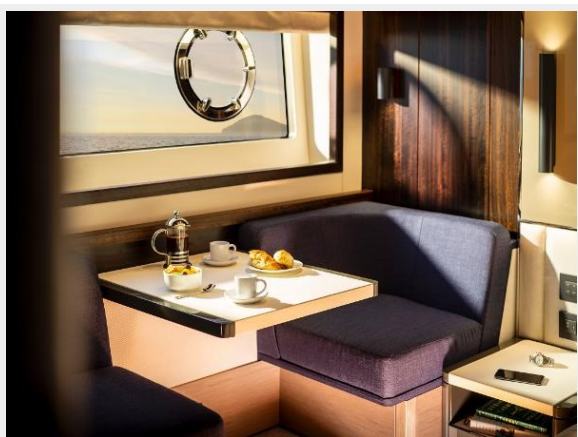

7613831_20210524082640320_1_LARGE 7613831_20210524082656610_1_LARGE