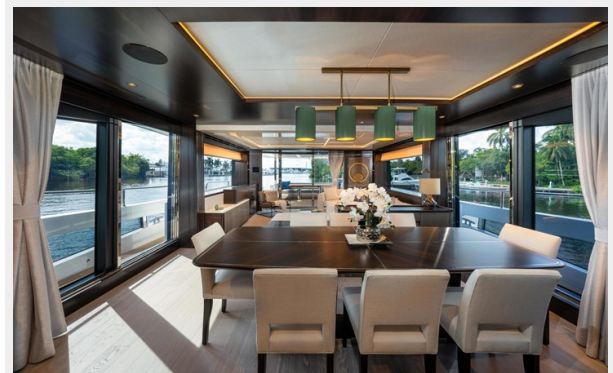

29_2780609_