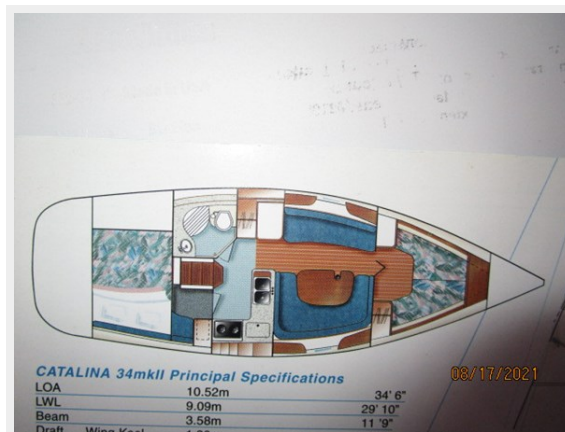

46_2781980_34_catalina_layout