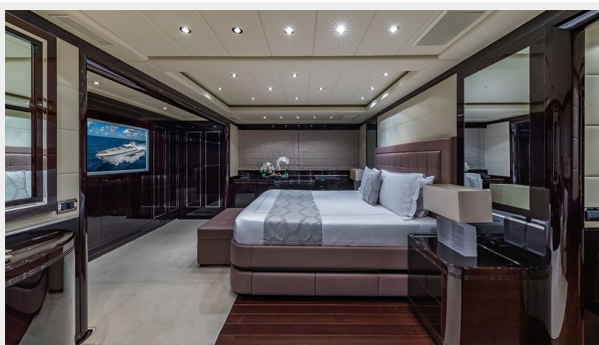

JOMAR-IYC-YACHT-77