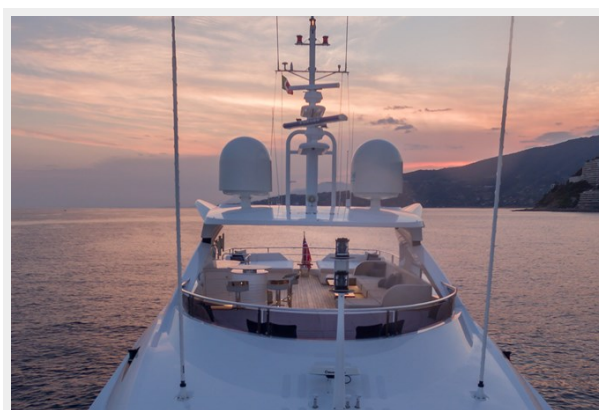

Lady M-120_web