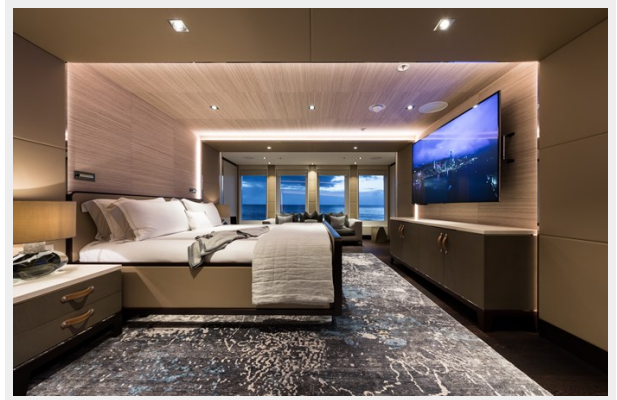

Owner's Stateroom