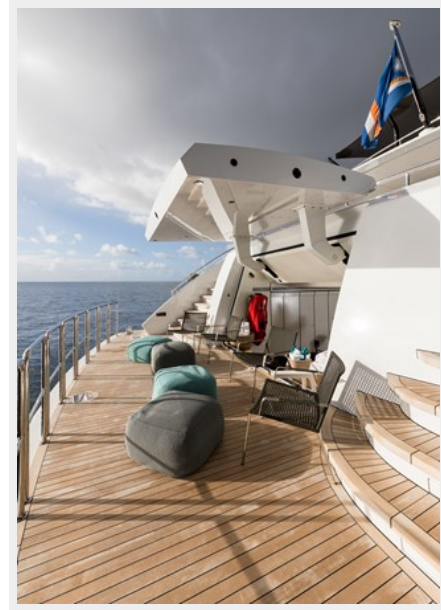

SPECIFICATIONS

Overview

A finalist at the 2018 World Superyacht Awards with an interior designed by Radyca, LAURENTIA blends indoor and outdoor living seamlessly with sliding glass doors and floor to ceiling windows that bring a feeling of light and openness to the inside spaces. LAURENTIA is a unique concept in engineering and craftsmanship; one that surprises you with many luxurious features. From her sleek exterior to the elegant interior, her technology and design experts have created a yacht that breathes Heesen's passion for exceeding expectations. A spacious sundeck with amazing views is equipped with a jacuzzi, sunbeds, a sit-up bar, and shaded alfresco dining. The upper deck aft has dining and lounge areas, and there is more lounging on the main deck aft, which transforms into a cozy outdoor cinema at night. A more intimate Portuguese bridge seating area forward on the upper deck means there's a space for every mood. She has a fabulous beach club, air-conditioned with lounge seating and exercise equipment for waterside workouts, and her extensive range of water toys means guests will have a fabulous time in the open air. Inside, LAURENTIA is the ideal craft for entertaining and leisure, whether that's sitting around the sky lounge bar, watching movies outdoors, or sitting back in the spacious main saloon after formal dining. She welcomes 12 guests across six staterooms: a full-beam master suite on the main deck and a full-beam VIP, two double and two twin staterooms on the lower deck.

Main Deck Aft

Main Deck Aft

Main Deck Aft

Main Deck Aft

Swim Platform / Beach Club

Sky Lounge

Sky Lounge

Dining