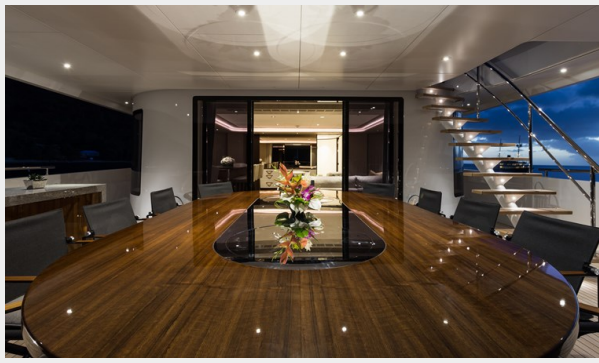

Wheelhouse Deck Aft