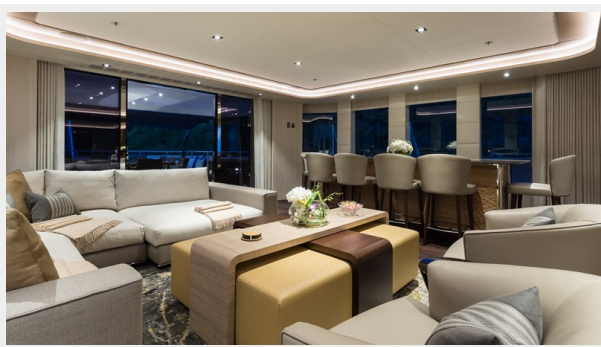

SPECIFICATIONS

Overview

A finalist at the 2018 World Superyacht Awards with an interior designed by Radyca, LAURENTIA blends indoor and outdoor living seamlessly with sliding glass doors and floor to ceiling windows that bring a feeling of light and openness to the inside spaces. LAURENTIA is a unique concept in engineering and craftsmanship; one that surprises you with many luxurious features. From her sleek exterior to the elegant interior, her technology and design experts have created a yacht that breathes Heesen's passion for exceeding expectations. A spacious sundeck with amazing views is equipped with a jacuzzi, sunbeds, a sit-up bar, and shaded alfresco dining. The upper deck aft has dining and lounge areas, and there is more lounging on the main deck aft, which transforms into a cozy outdoor cinema at night. A more intimate Portuguese bridge seating area forward on the upper deck means there's a space for every mood. She has a fabulous beach club, air-conditioned with lounge seating and exercise equipment for waterside workouts, and her extensive range of water toys means guests will have a fabulous time in the open air. Inside, LAURENTIA is the ideal craft for entertaining and leisure, whether that's sitting around the sky lounge bar, watching movies outdoors, or sitting back in the spacious main saloon after formal dining. She welcomes 12 guests across six staterooms: a full-beam master suite on the main deck and a full-beam VIP, two double and two twin staterooms on the lower deck.

Main Deck Aft

Main Deck Aft

Main Deck Aft

Main Deck Aft

Swim Platform / Beach Club

Sky Lounge

Sky Lounge

Dining