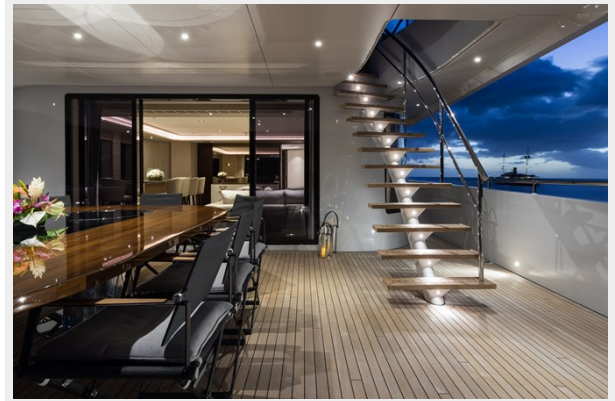

Wheelhouse Deck Aft