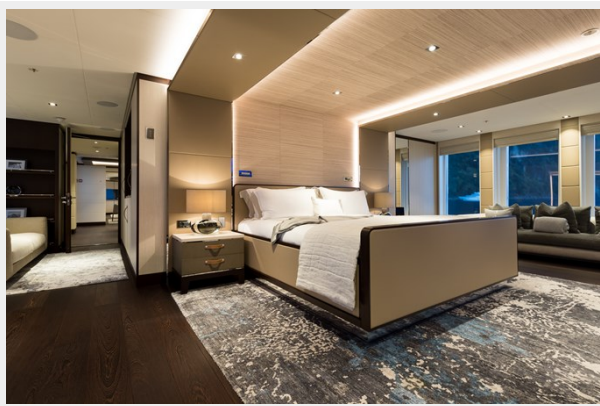

Owner's Stateroom