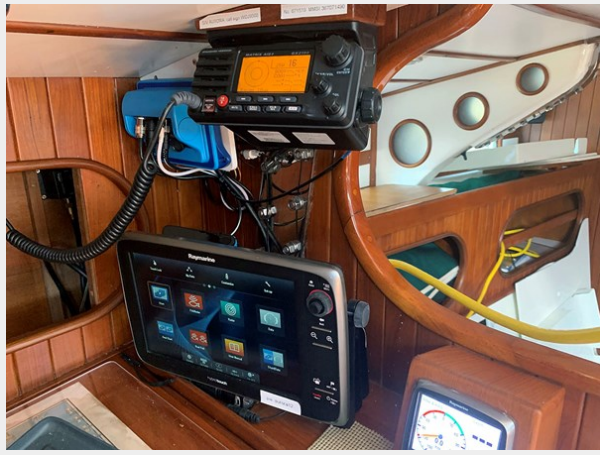

Port Settee

Companionway Stairs

Salon Fwd-passageway

Galley

Galley Sink

Spacious Nav station w storage

New nav station instruments

Aft Passageway to Master