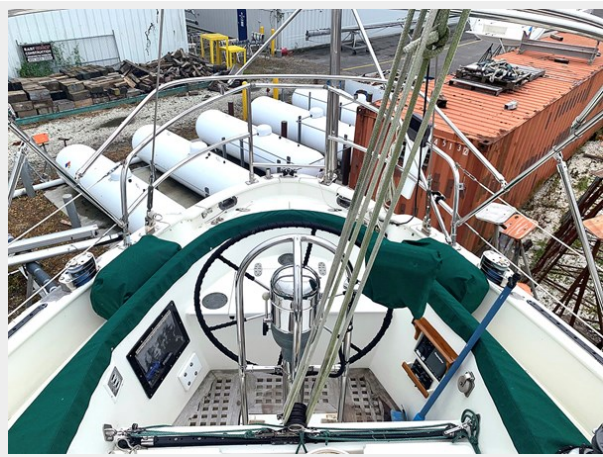

Secure cockpit