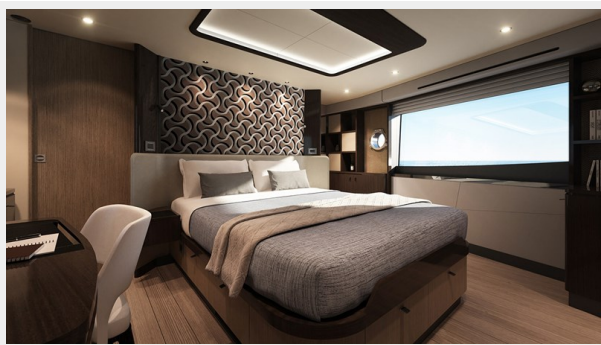

Absolute-60FLY-gallery-Cabina_02