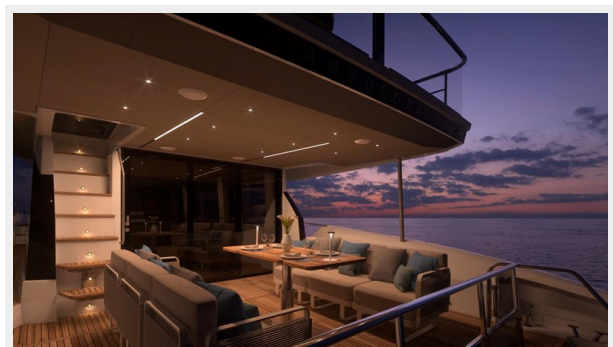

Pozzetto_B