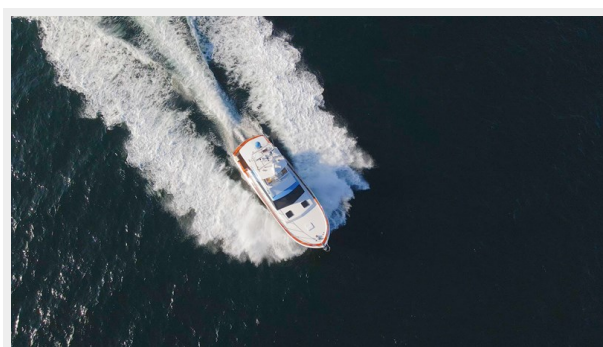

SCOUT — CHRIS-CRAFT

Судостроитель: CHRIS-CRAFT

Год постройки: 1969

Модель: Катер для спортивной рыбалки

Цена: ЦЕНА ЯХТЫ ПО ЗАПРОСУ

Местонахождение: United States

Длина общая: 42' (12.8mm)

Ширина: 13

ХАРАКТЕРИСТИКИ

Обзор

Scout is a head-turning yacht standards restoration of a classic heavy fiberglass 42' Chris Craft Commander Sportfish. Unparalleled in its capacity to serve as an Alaska or San Juan Islands cruiser, comfortable live aboard or luxury private or charter fishing yacht Scout is powered by low hour twin Cat 3208 diesel engines. Handsome lines, elegant and beautifully appointed varnished mahogany interior with a spacious salon and dining, 2 stateroom, desirable galley up layout. Enclosed Barrett eisenglass flybridge and expansive aft deck for al fresco dining and play. Comfortable cruising speed of 17, impressive top speed of 21 knots, highly efficient and long range at 11 knots. Owned by a Washington LLC and maintained by a highly respected yacht Captain. There is simply no better way to view and explore the gifts of the Pacific Northwest.

Engine Room

Profile

Bow

Port Bow

Starboard Bow

Aerial Running

Aerial Running

Aerial