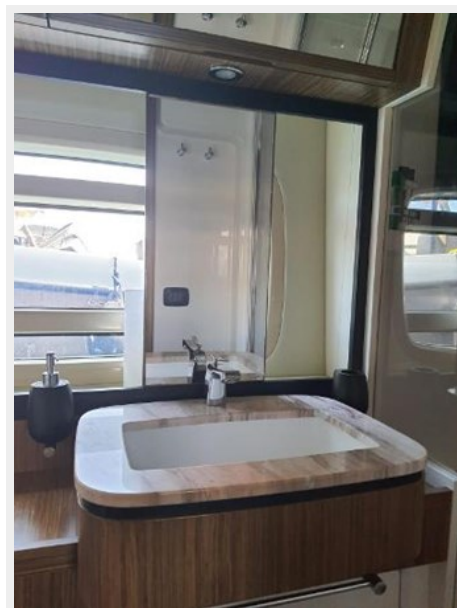

8019783_20210904090142993_1_LARGE