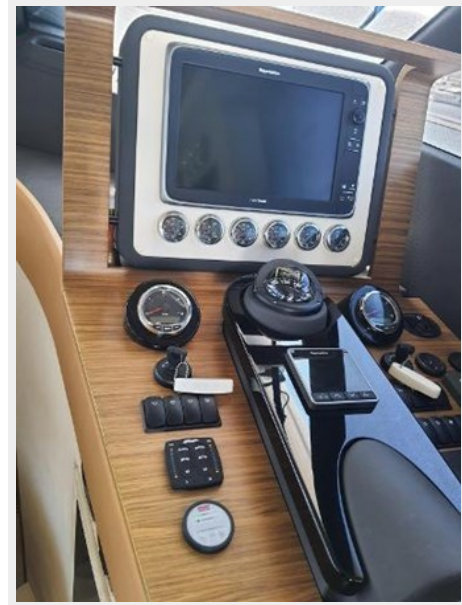

8019783_20210904090119000_1_LARGE