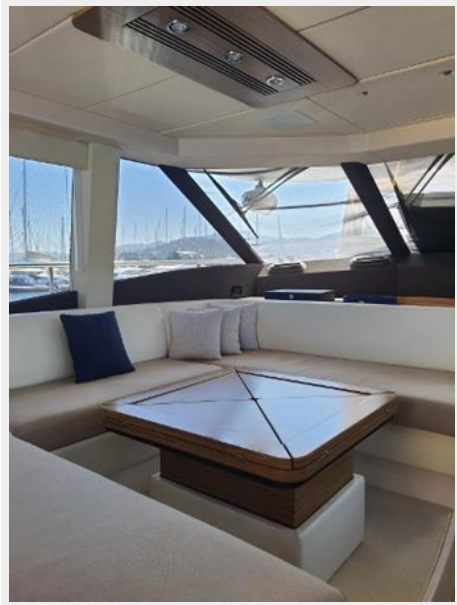

8019783_20210904090116977_1_LARGE