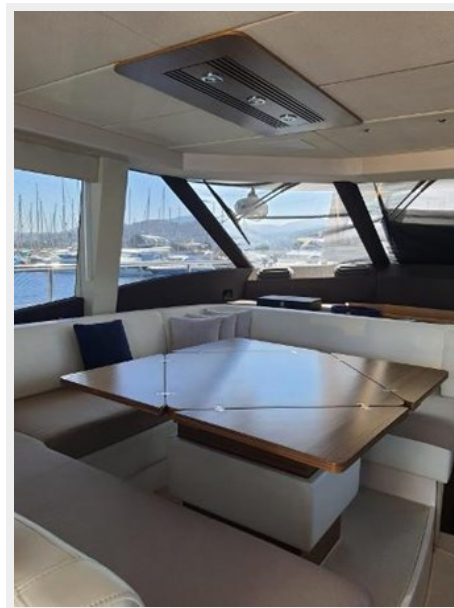

8019783_20210904090111077_1_LARGE