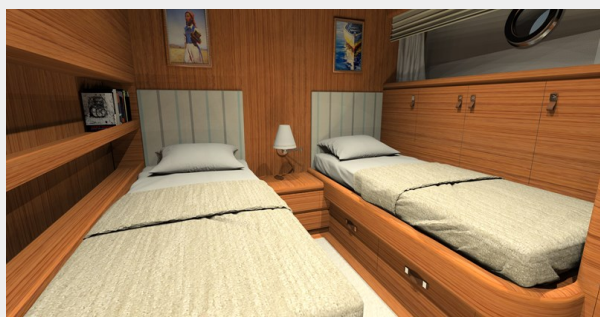

Ospiti Sn-01