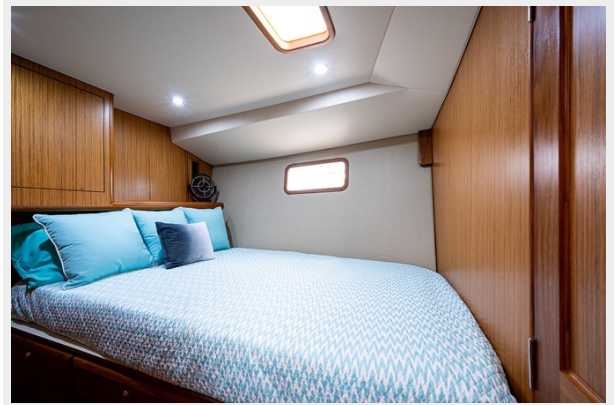

47_hunter_tine_port_guest_stateroom1 - Copy