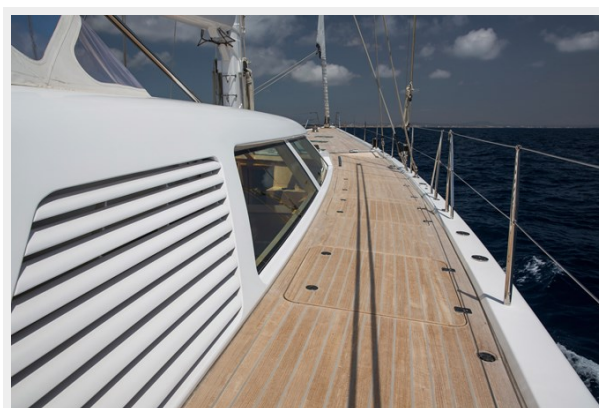

SPIIP_00006838_vb1288742