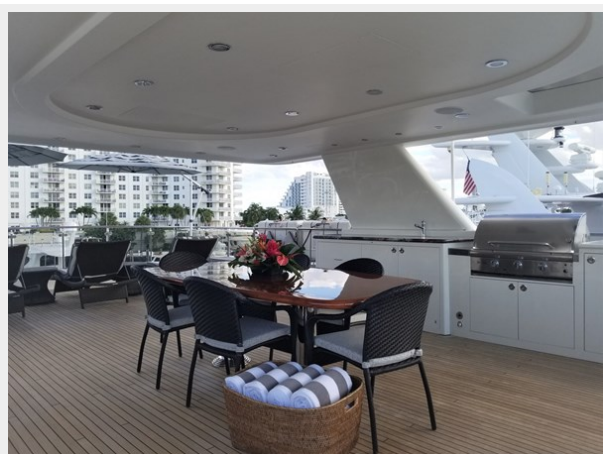

Pilothouse Captain's desk

Skyounge

Day head skylounge

AV room equipment

Crew lounge

Aft deck aft settee

Aft deck dining

Aft deck bar fwd to port

Flybridge looking fwd

Flybridge view fwd

Flybridge - Hot tub

Hot tub FB fwd

Flybridge looking aft

Flybridge port side aft

Flybridge aft seating

Flybridge aft

Skylounge and boat deck view aft

Skylounge boat deck looking aft

Skylounge boat deck view fwd to port

Skylounge outside aft seating area

Boat deck with tender

Foredeck seating

Foredeck

Observation deck looking aft