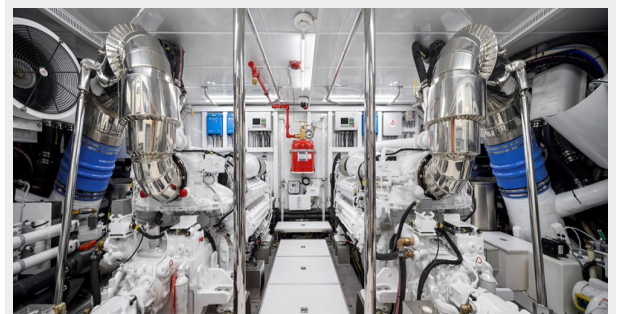

Engine Room