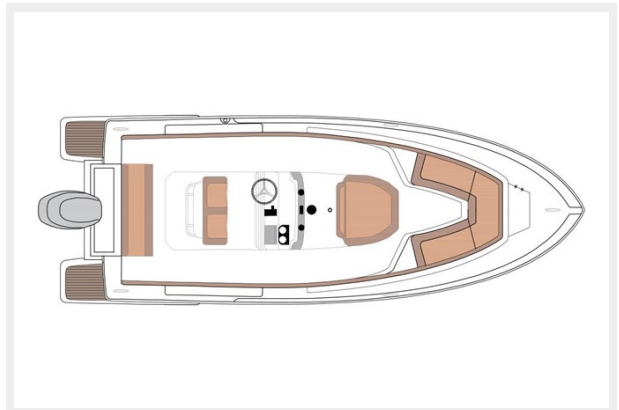

7202987_20190917085804680_1_XLARGE