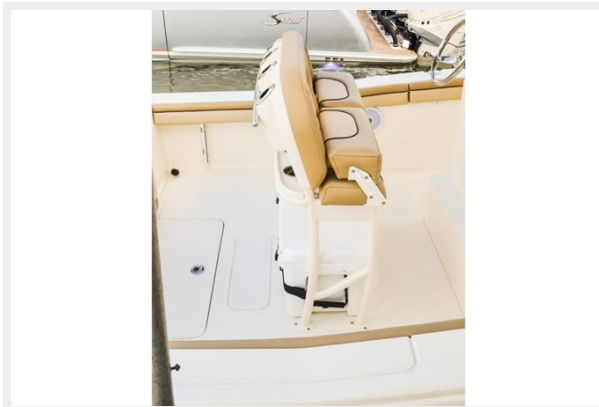

7202987_20190917085806755_1_XLARGE