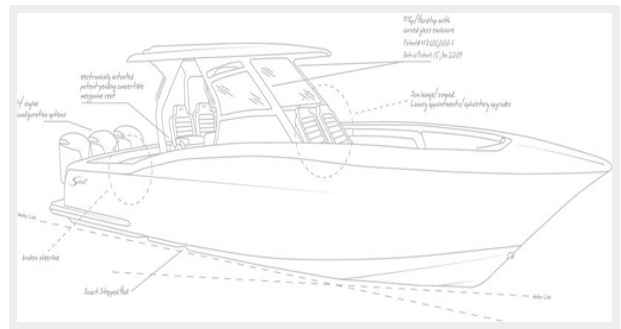

7266118_20191029081747670_1_XLARGE