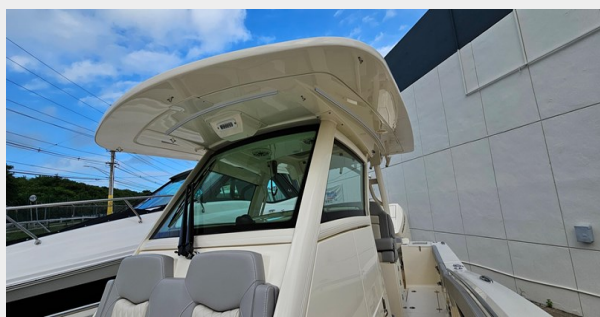

9034141_20231118095320120_1_XLARGE