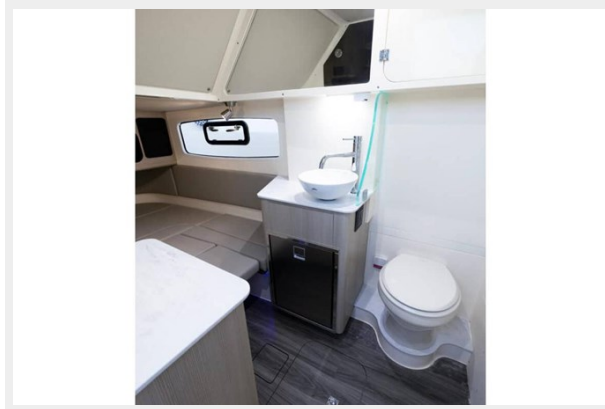

9106781_20231027152541031_1_XLARGE