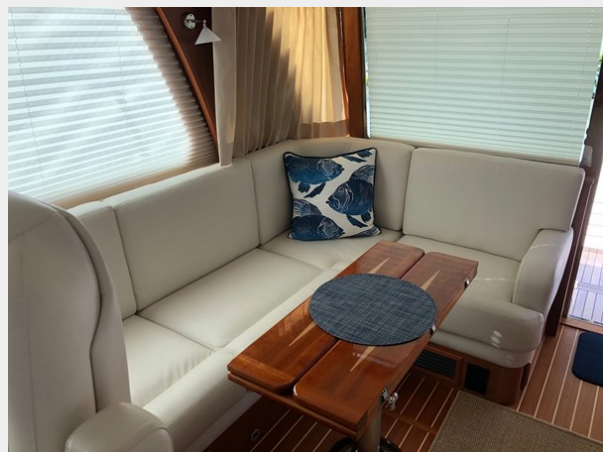

ФОТОГРАФИИ

Salon - Starboard Side L-Shaped Seating Area with Storage