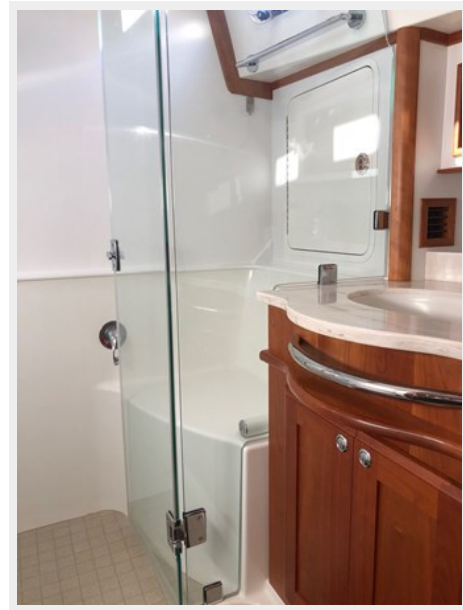

Master Shower - Private Entrance from Master Stateroom

Teak and Holly Sole