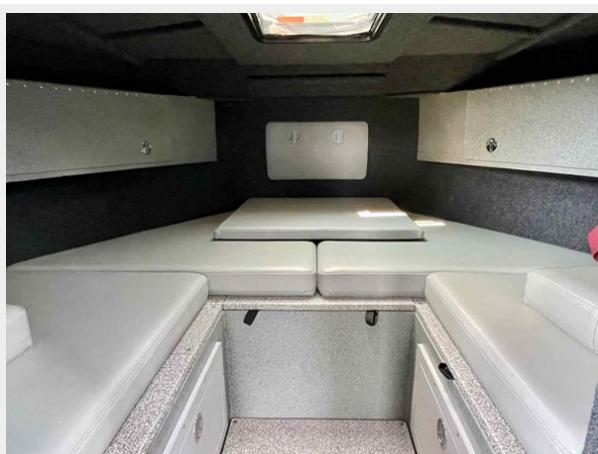

Allied 32 - Reel Husky - - 57