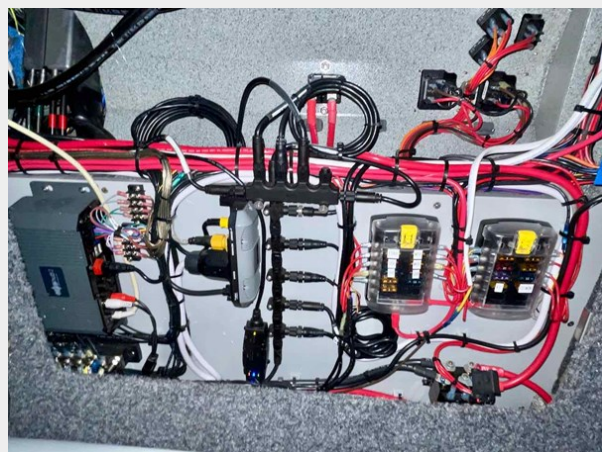

Allied 32 - Reel Husky - - 73