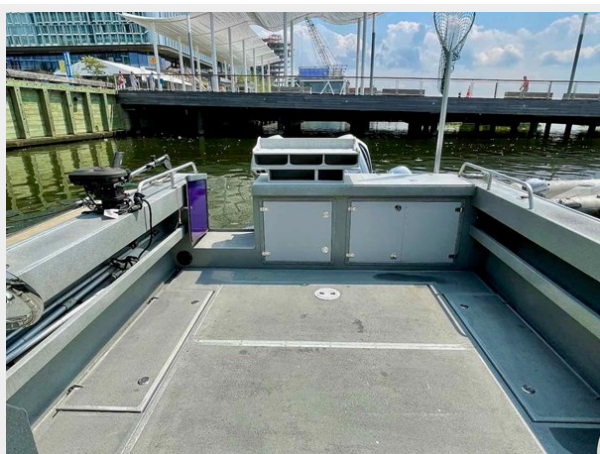

Allied 32 - Reel Husky - - 27