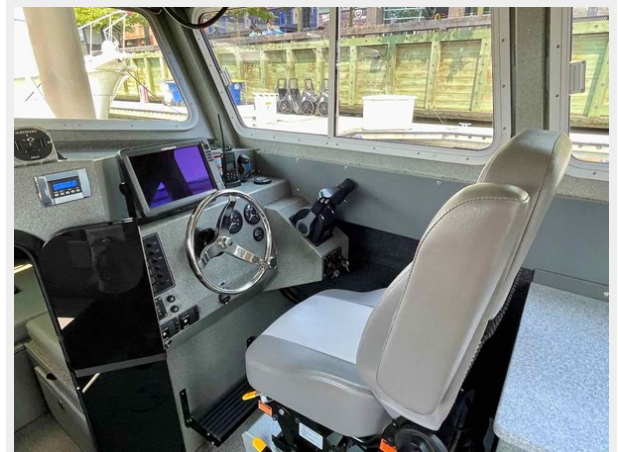

Allied 32 - Reel Husky - - 50