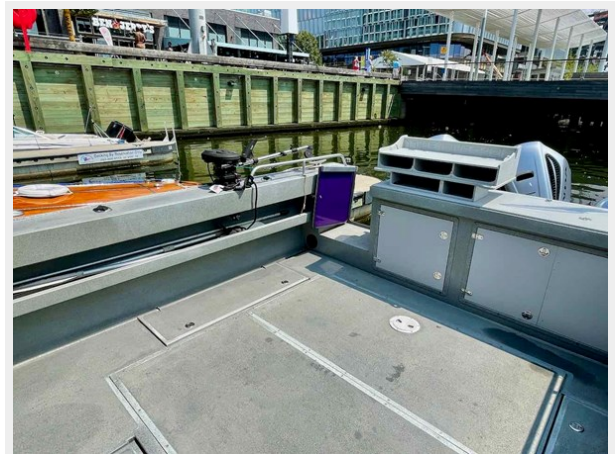

Allied 32 - Reel Husky - - 26