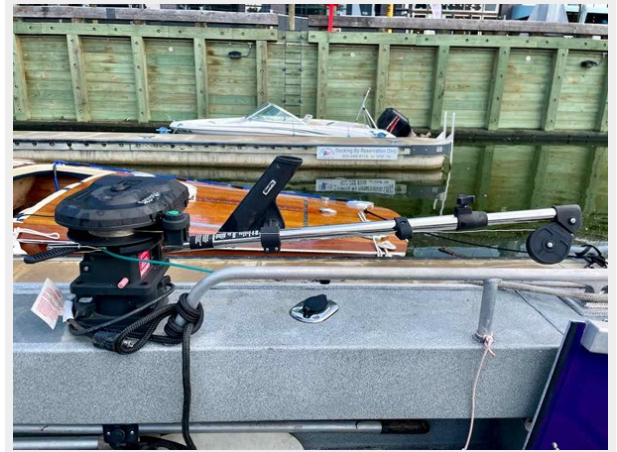

Allied 32 - Reel Husky - - 30