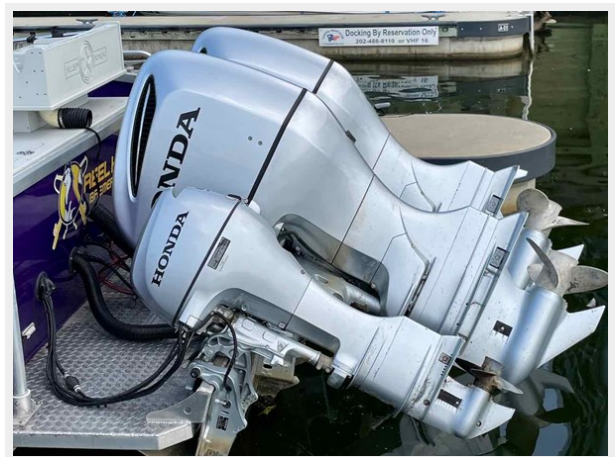

Allied 32 - Reel Husky - - 4