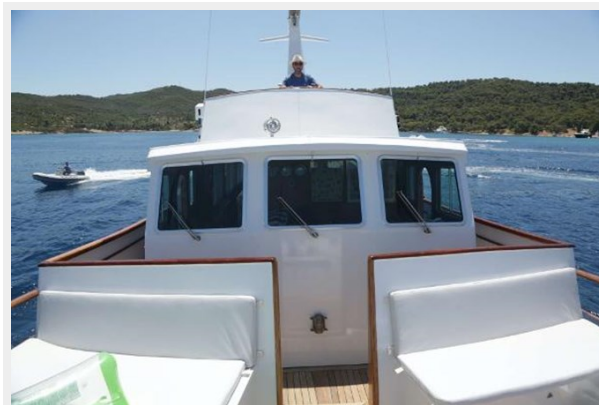

8020323_20210905103242759_1_LARGE