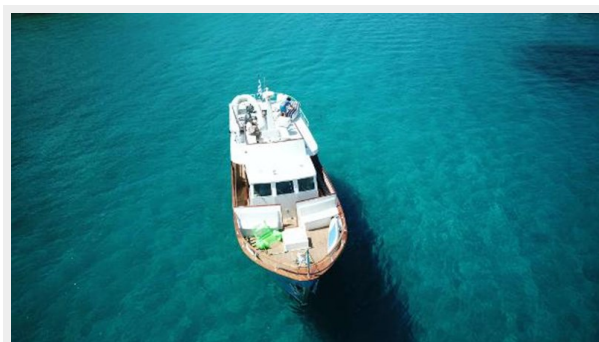

8020323_20210905103254777_1_LARGE