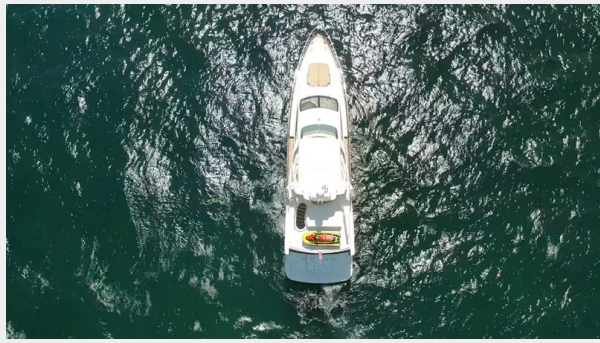

2021-09-27-14-04-20-840