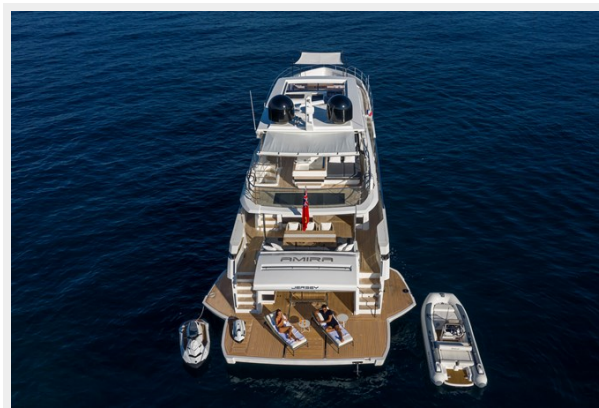

PEARL 95 LIFESTYLE II-365