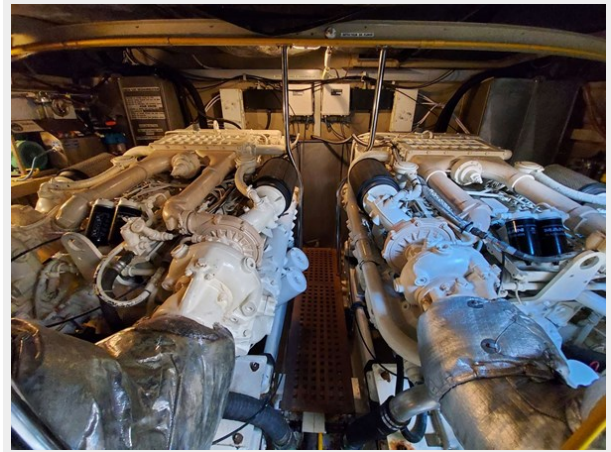

20211012_153740 (FILEminimizer)