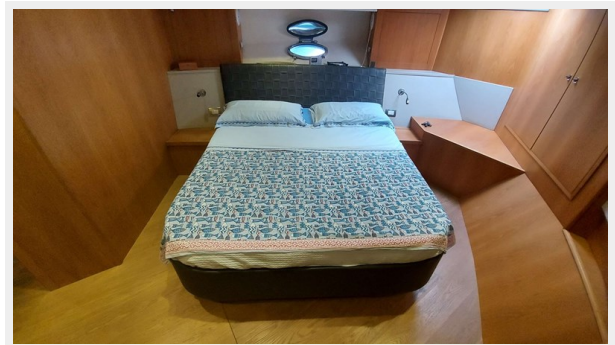

20211008_095200 (FILEminimizer)