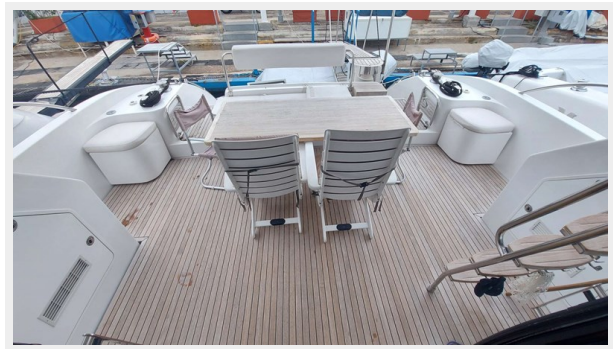

20211008_093752 (FILEminimizer)