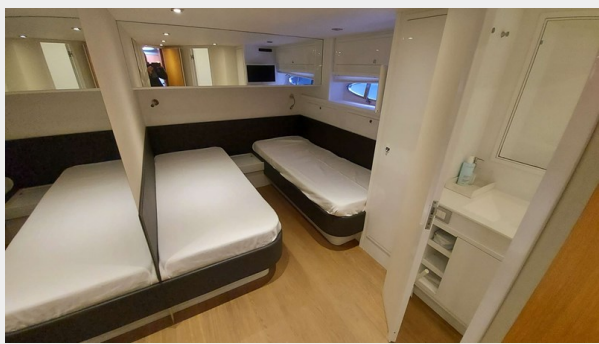

20211008_094521 (FILEminimizer)