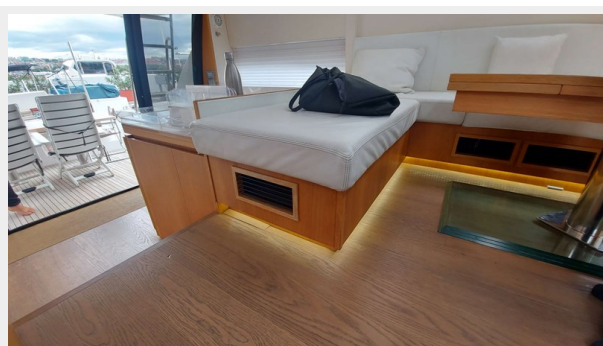

20211008_095552 (FILEminimizer)