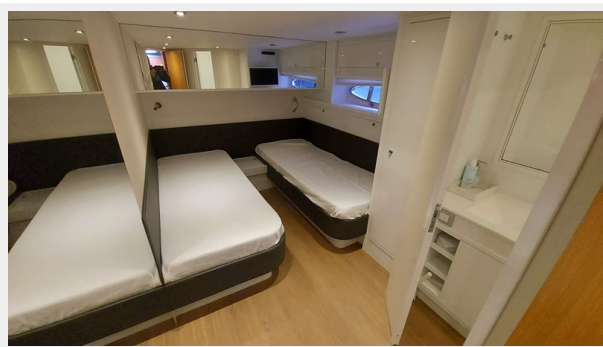

20211008_094521 (FILEminimizer)