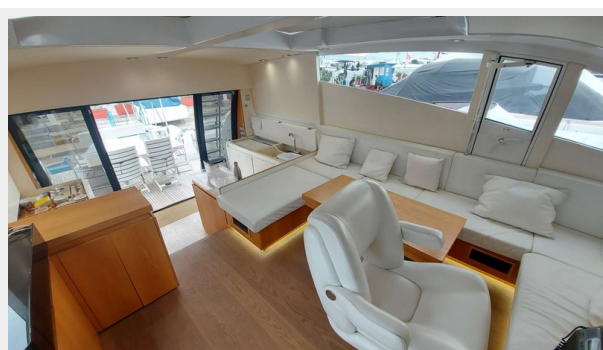

20211008_094146 (FILEminimizer)