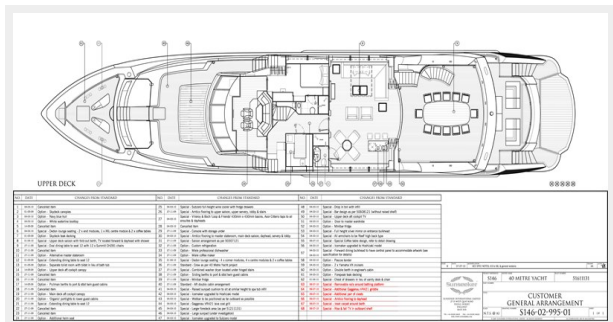

**65_2012 131ft Sunseeker 40M Yacht
KEFI_v2**