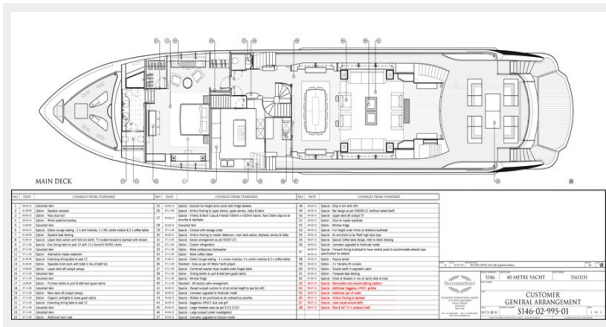

**66_2012 131ft Sunseeker 40M Yacht
KEFI_v2**