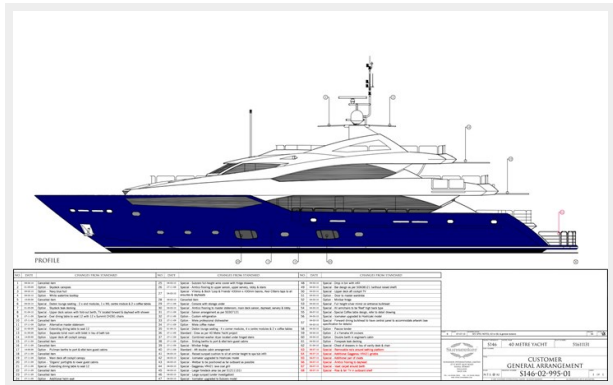

**63_2012 131ft Sunseeker 40M Yacht
KEFI_v2**