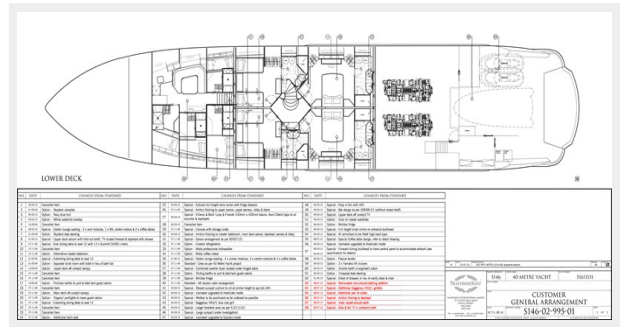

**67_2012 131ft Sunseeker 40M Yacht
KEFI_v2**