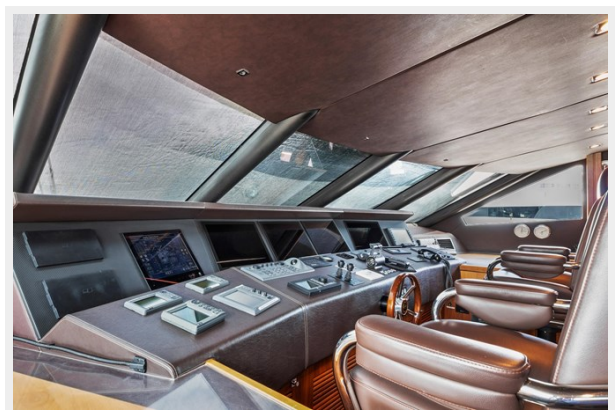

**27_2012 131ft Sunseeker 40M Yacht
KEFI_v2**