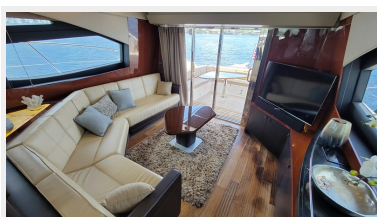

20210729_121837