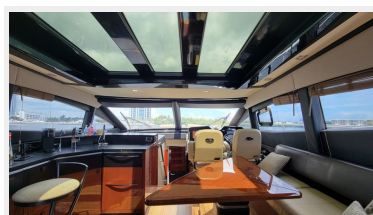

20210729_120654