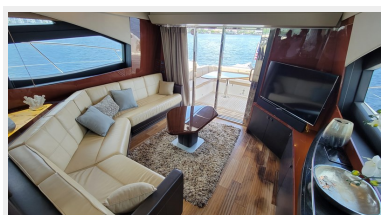

20210729_121837