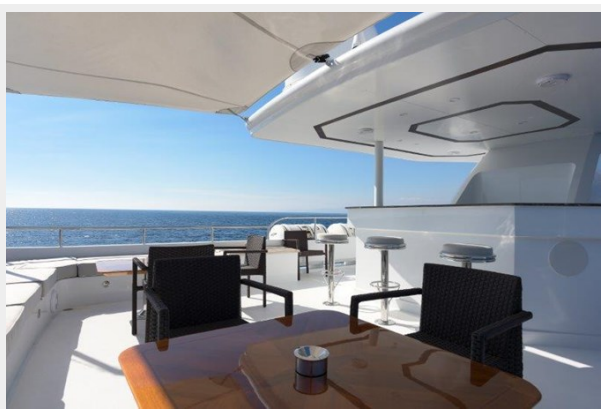

MY Far Far Away (17)