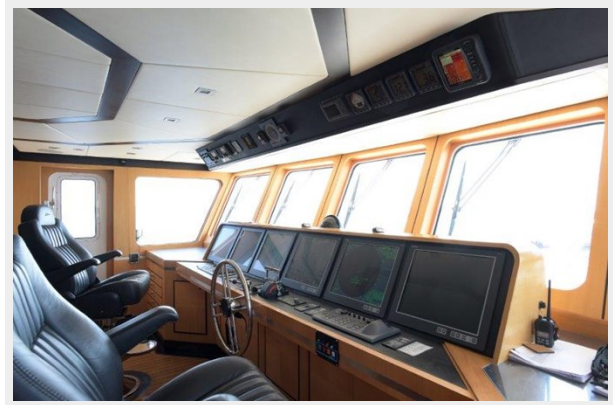

MY Far Far Away (79)