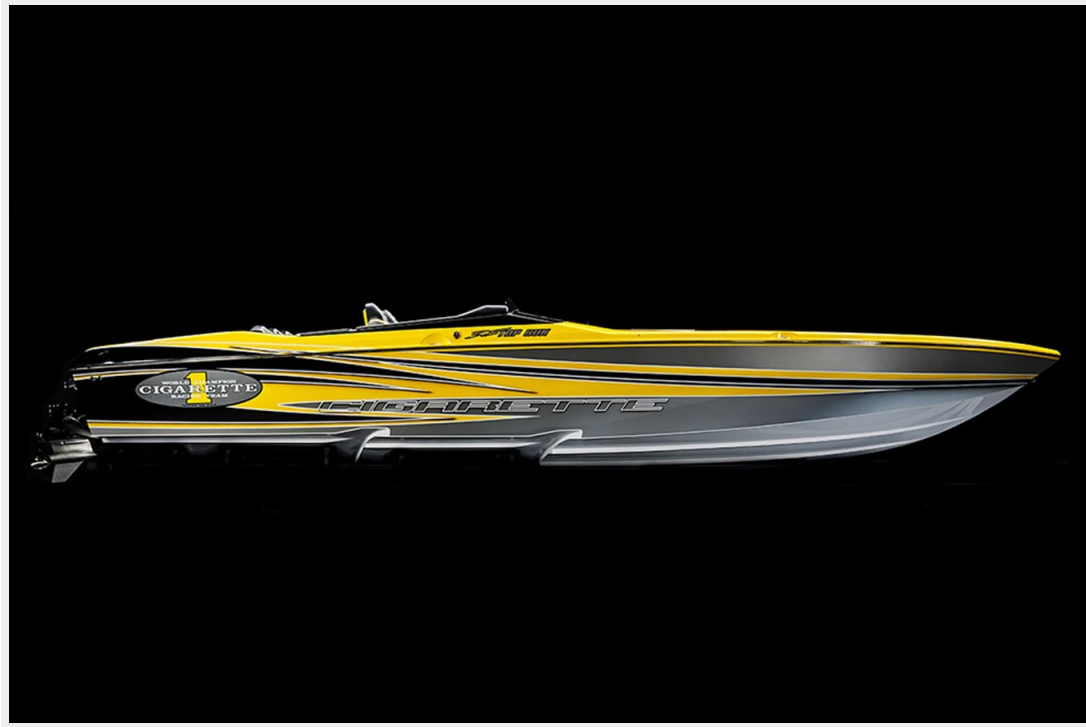

2023 38' TOP GUN — CIGARETTE

Builder: CIGARETTE

Year Built: 2022

Model: Sport Yacht

Price: \$885,000 USD

Location: United States

LOA: 37' 6" (11.43mm)

Beam: 8

Min Draft: 32' (9.75mm)

Max Draft: 32' (9.75mm)

Cruise Speed: 74 Knots Kts. (85 MPH)

Max Speed: 92 Knots Kts. (106 MPH)

Our experienced yacht broker, Andrey Shestakov, will help you choose and buy a yacht that best suits your needs **2023 38' TOP GUN — CIGARETTE** from our catalogue. Presently, at Shestakov Yacht Sales Inc., we have a wide variety of yachts available on our sale's list. We also work in close contact with all the big yacht manufacturers from all over the world.

SPECIFICATIONS

Overview

Classic v-hull design with smooth lines and proven systems maintain the foundation of the 38' TopGun, while continual advancements and technological improvements using lightweight fiber reinforced composites, scrupulous manufacturing techniques and a steadfast focus on balance keep this classic an icon of the Cigarette lineup without sacrificing its timeless style and flawless performance.

Basic Information

Category: Sport Yacht

Model Year: 2022

Year Built: 2022

Country: United States

Dimensions

LOA: 37' 6" (11.43mm)

LOD: 40' (12.19mm)