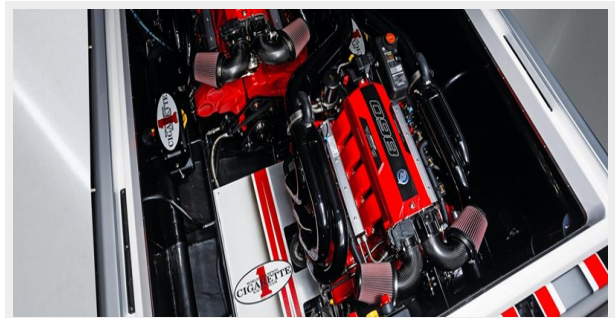

42x_05_Powertrain